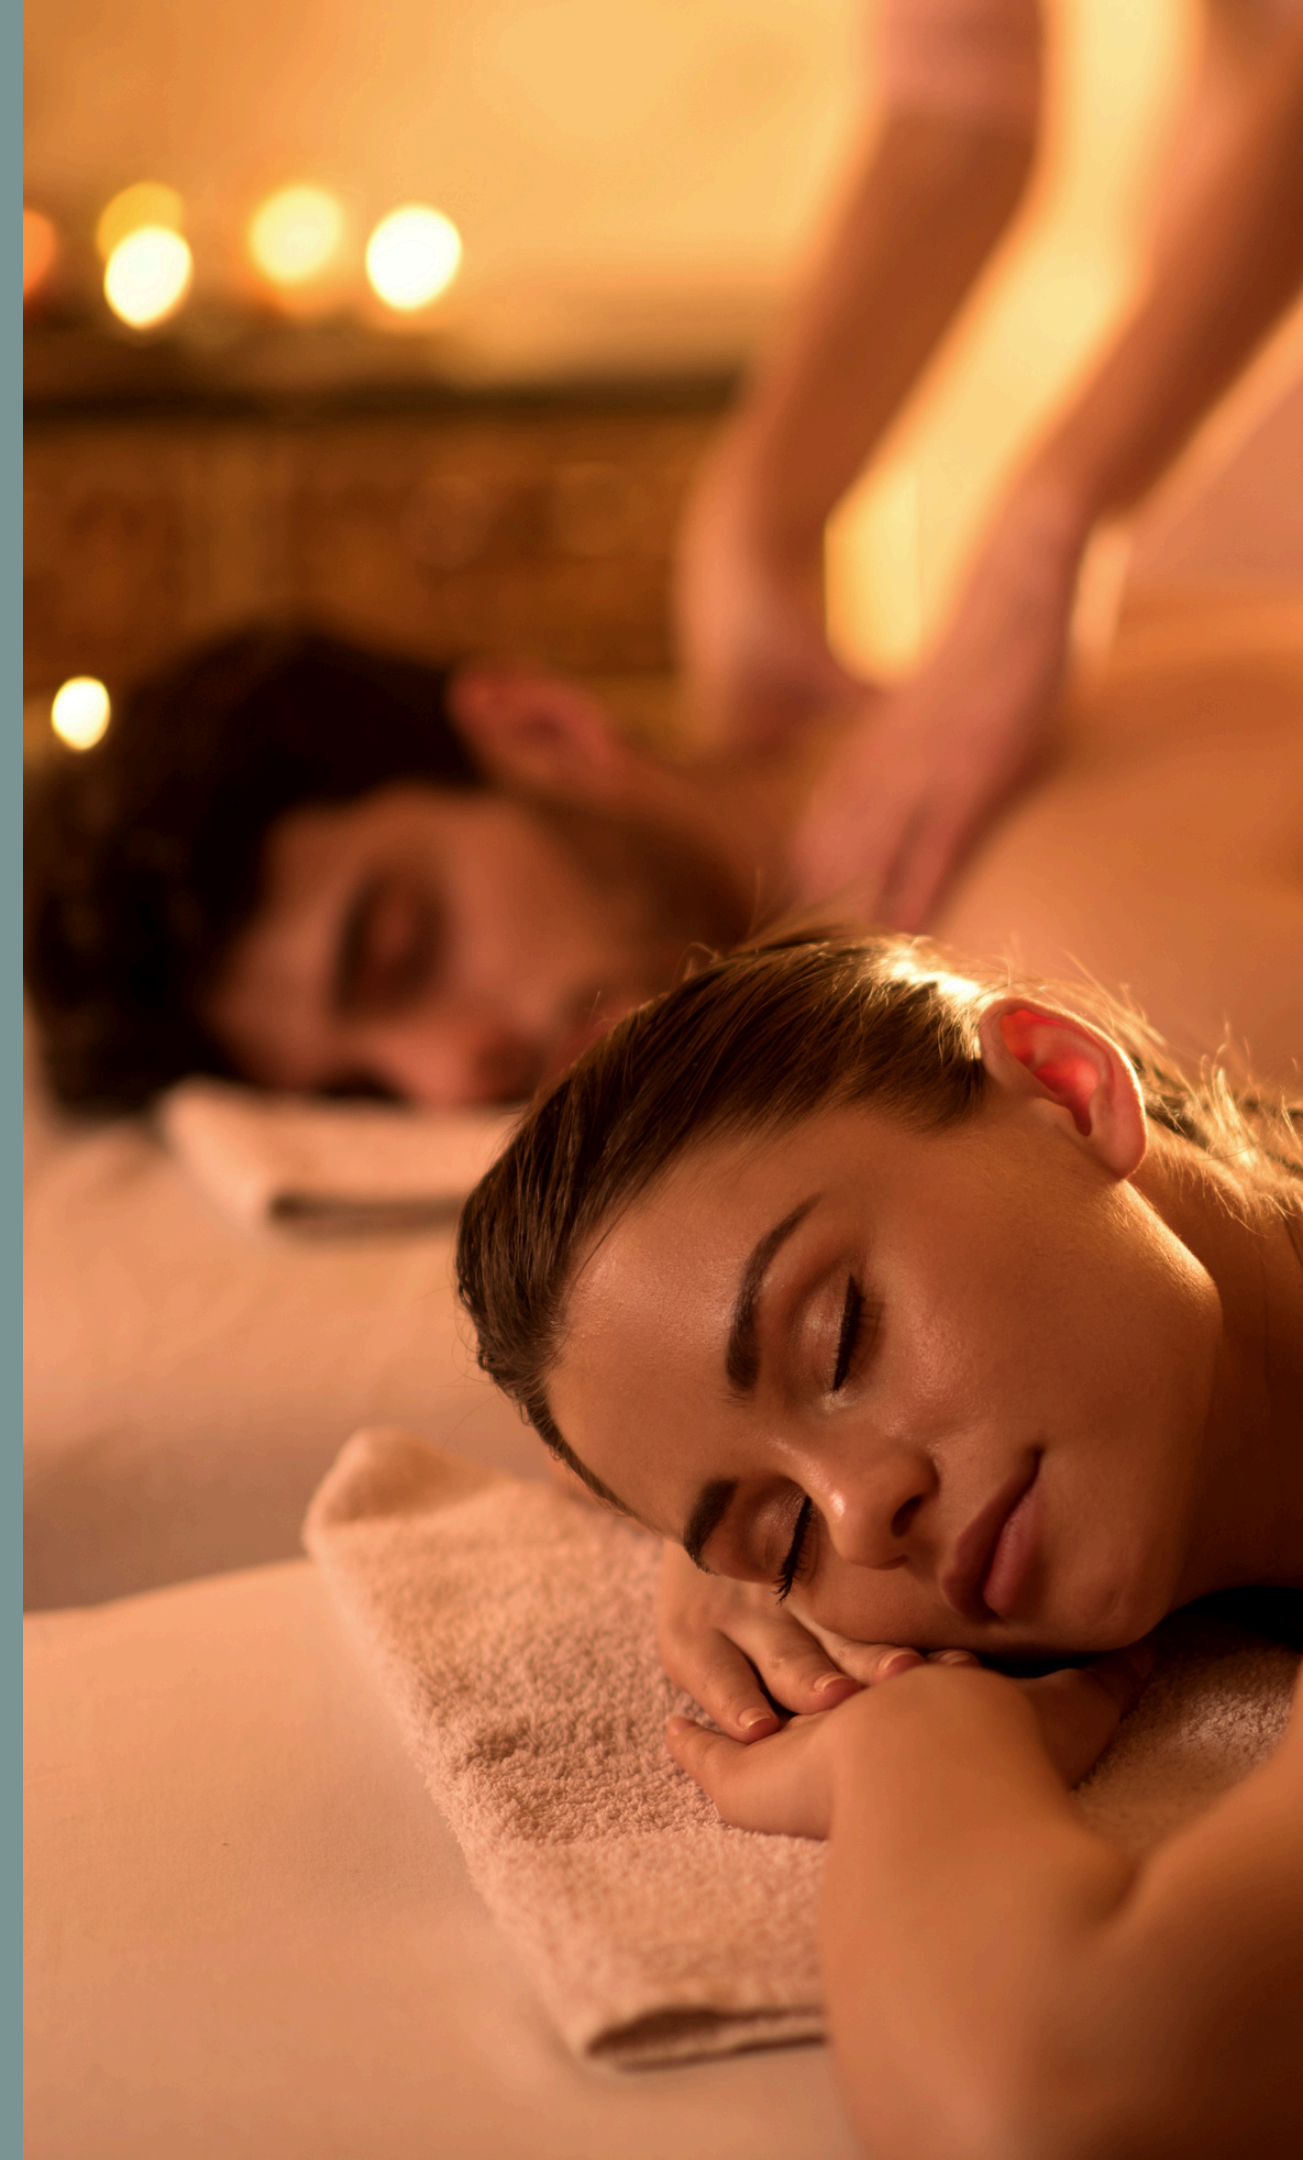

GARDE

EXPERIENCES

COUPLES CONNECTION

Enjoy this indulgent package by choosing any Body Massage followed by a discovery facial.

90min | $490

COUPLES MASSAGE

The perfect experience for two side by side indulging in our Serenity Massage.

60min | $300

LUMINOUS GLOW

Get pampered with our Serenity Body Massage & High Performance Facial.

120mins | $300